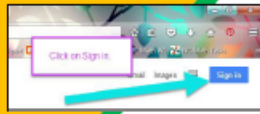

Getting Started

3 Click on **SIGN IN** in the upper right hand corner of the browser window.